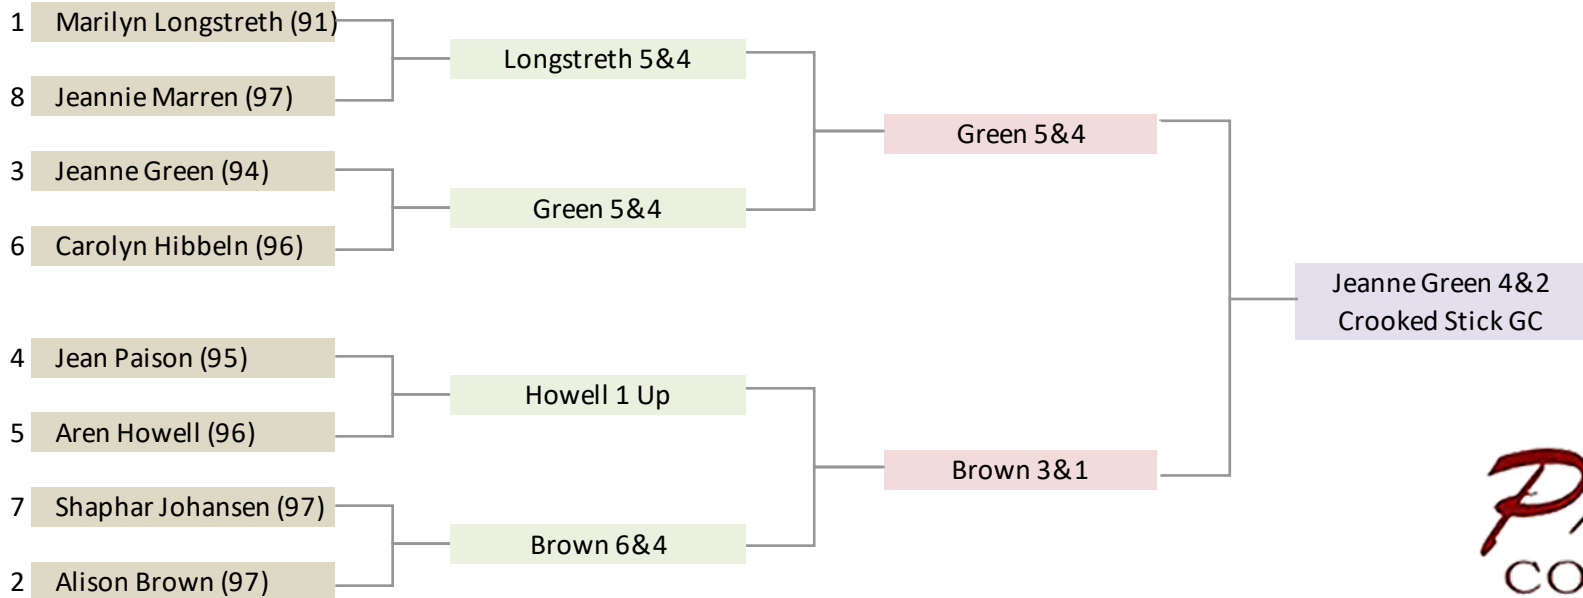

WGAMI Championship Flight

2004
Prestwick Country Club

WGAMI First Flight

2004 Prestwick Country Club

WGAMI Second Flight

WGAMI Third Flight

WGAMI Fourth Flight