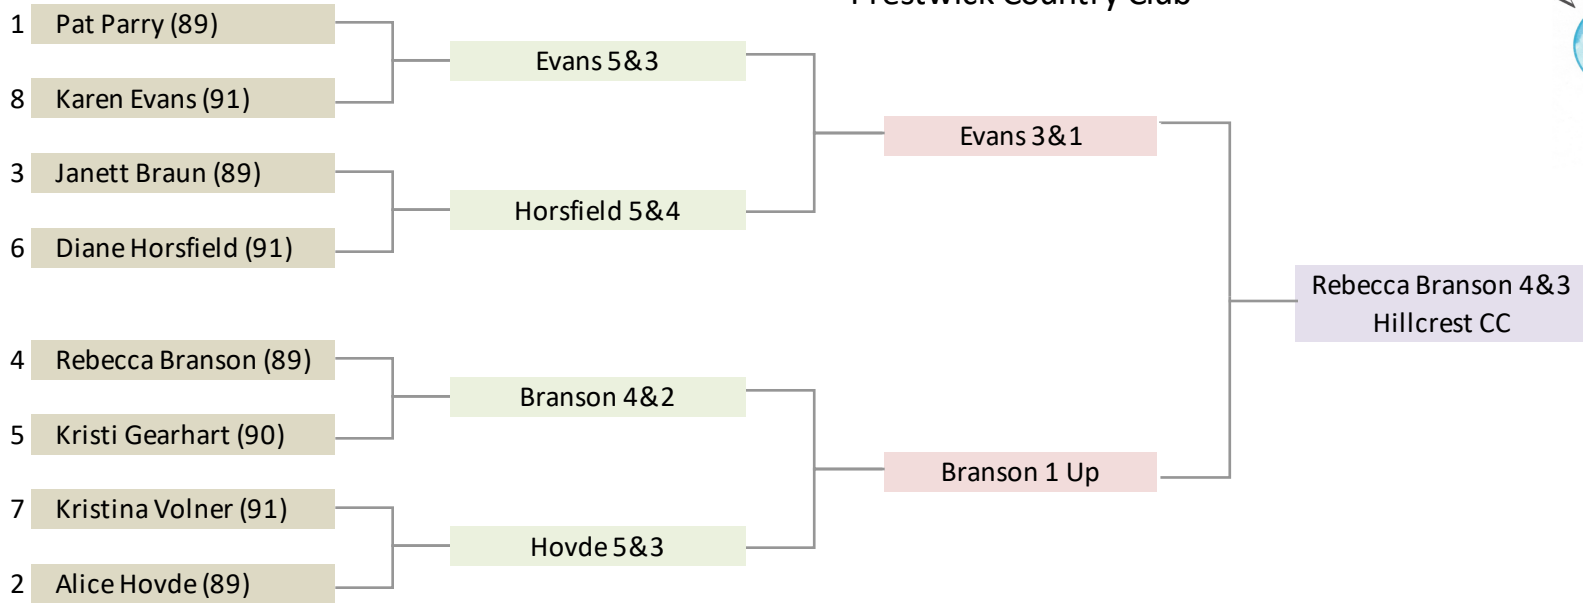

WGAMI Championship Flight

2004
Prestwick Country Club

WGAMI First Flight

2004 Prestwick Country Club

WGAMI Second Flight

WGAMI Third Flight

WGAMI Fourth Flight