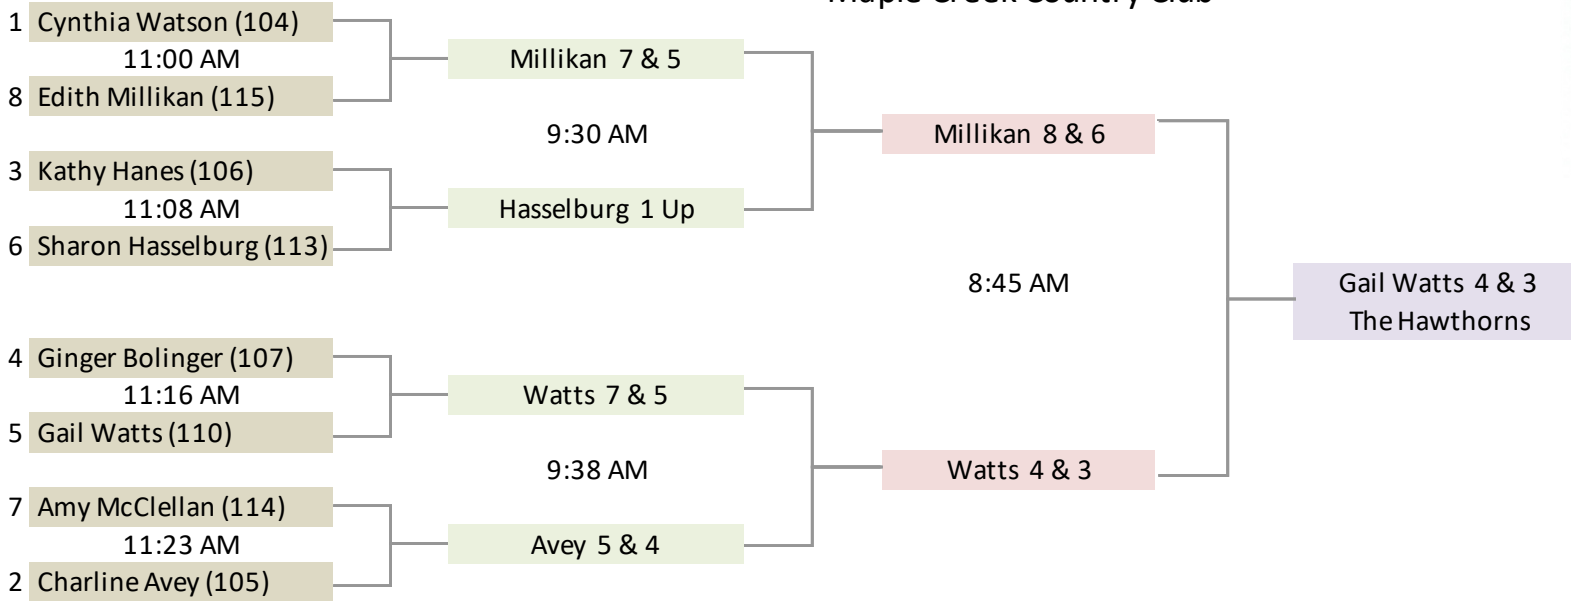

WGAMI Championship Flight

2024 Maple Creek Country Club

WGAMI First Flight

2024 Maple Creek Country Club

WGAMI Second Flight

*played the black tees which is 2 stroke difference from blue tees

WGAMI Third Flight

2024
Maple Creek Country Club

**played the black tees which is 2 stroke difference from blue tees*

WGAMI Fourth Flight

WGAMI Fifth Flight

2024
Maple Creek Country Club

WGAMI Sixth Flight