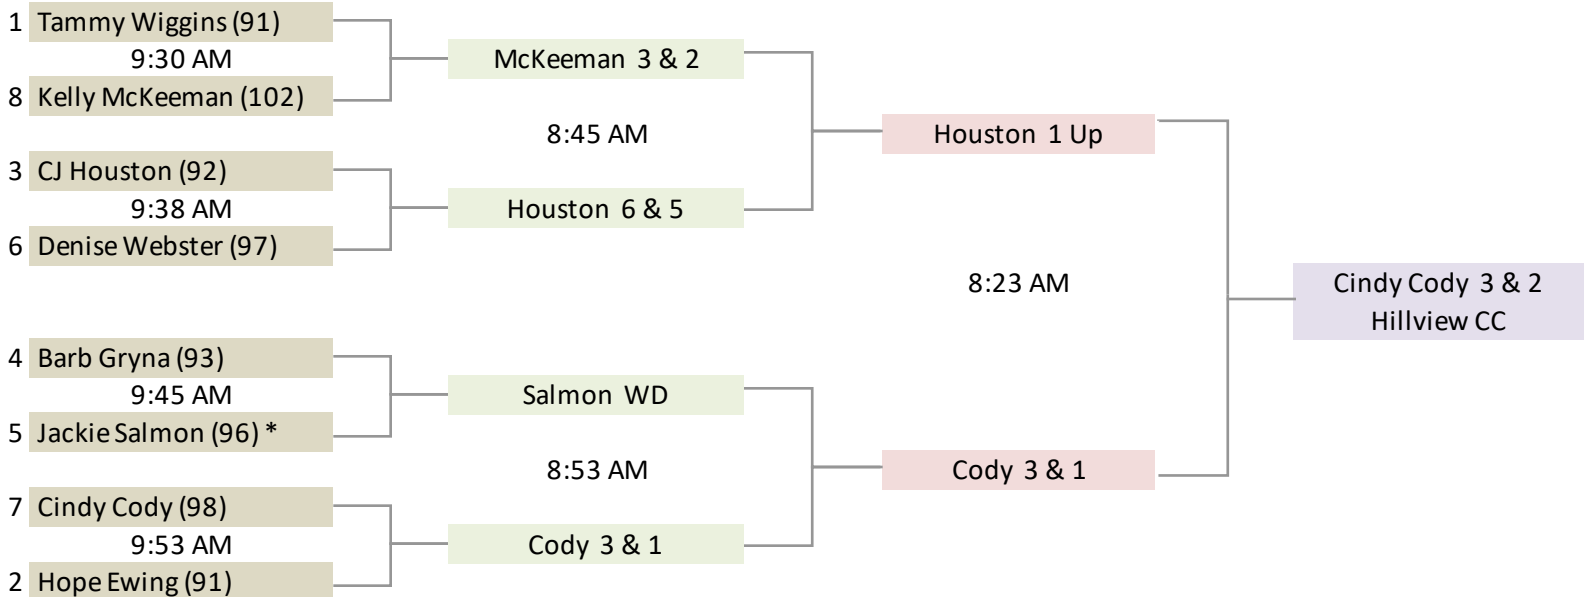

WGAMI Championship Flight

2024 Maple Creek Country Club

WGAMI First Flight

2024 Maple Creek Country Club

WGAMI Second Flight

*played the black tees which is 2 stroke difference from blue tees

WGAMI Third Flight

2024
Maple Creek Country Club

**played the black tees which is 2 stroke difference from blue tees*

WGAMI Fourth Flight

WGAMI Fifth Flight

2024
Maple Creek Country Club

WGAMI Sixth Flight