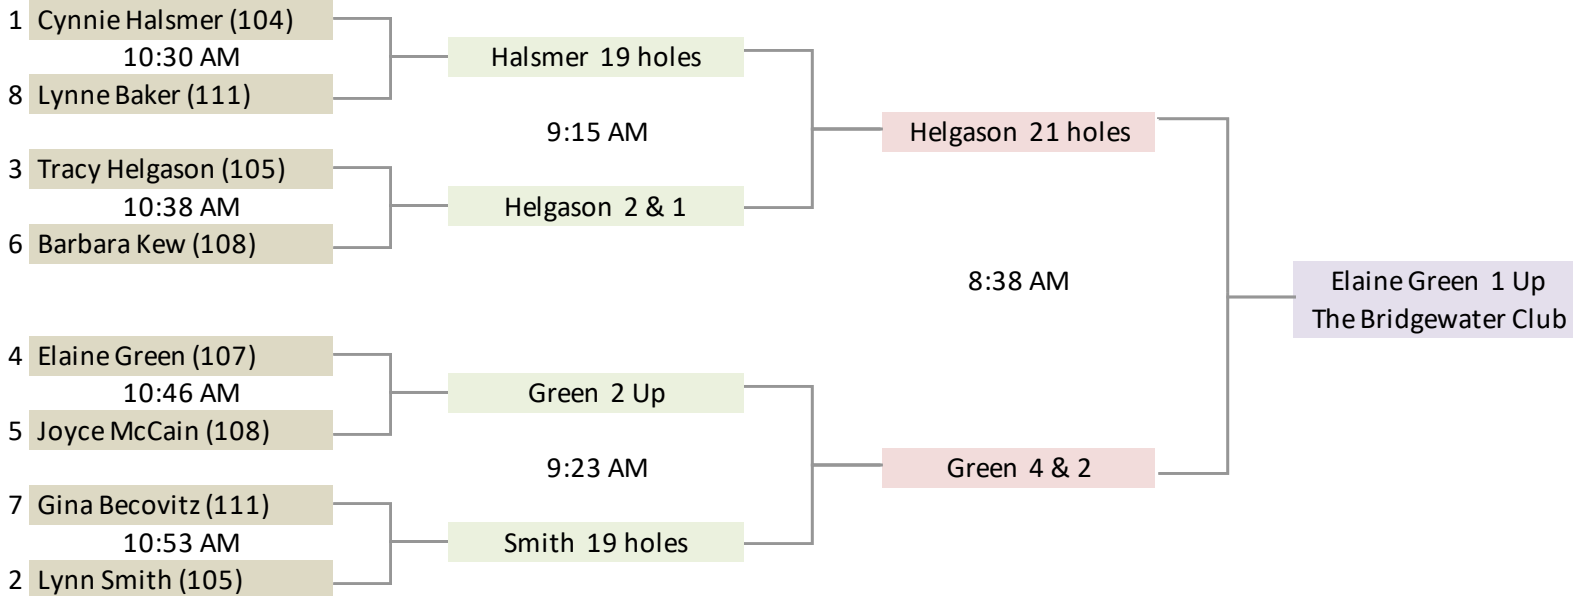

WGAMI Championship Flight

2024 Maple Creek Country Club

WGAMI First Flight

2024 Maple Creek Country Club

WGAMI Second Flight

*played the black tees which is 2 stroke difference from blue tees

WGAMI Third Flight

2024
Maple Creek Country Club

**played the black tees which is 2 stroke difference from blue tees*

WGAMI Fourth Flight

WGAMI Fifth Flight

2024
Maple Creek Country Club

WGAMI Sixth Flight