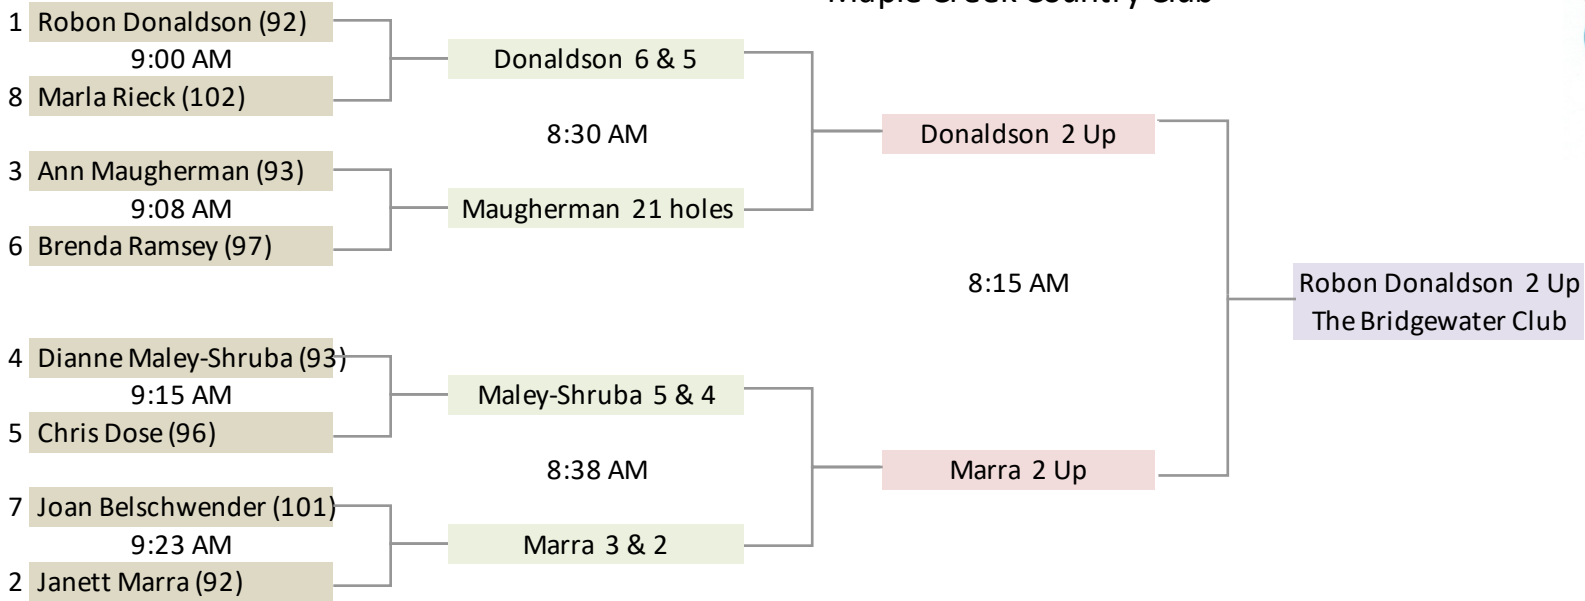

WGAMI Championship Flight

2024 Maple Creek Country Club

WGAMI First Flight

2024 Maple Creek Country Club

WGAMI Second Flight

*played the black tees which is 2 stroke difference from blue tees

WGAMI Third Flight

2024
Maple Creek Country Club

**played the black tees which is 2 stroke difference from blue tees*

WGAMI Fourth Flight

WGAMI Fifth Flight

2024
Maple Creek Country Club

WGAMI Sixth Flight