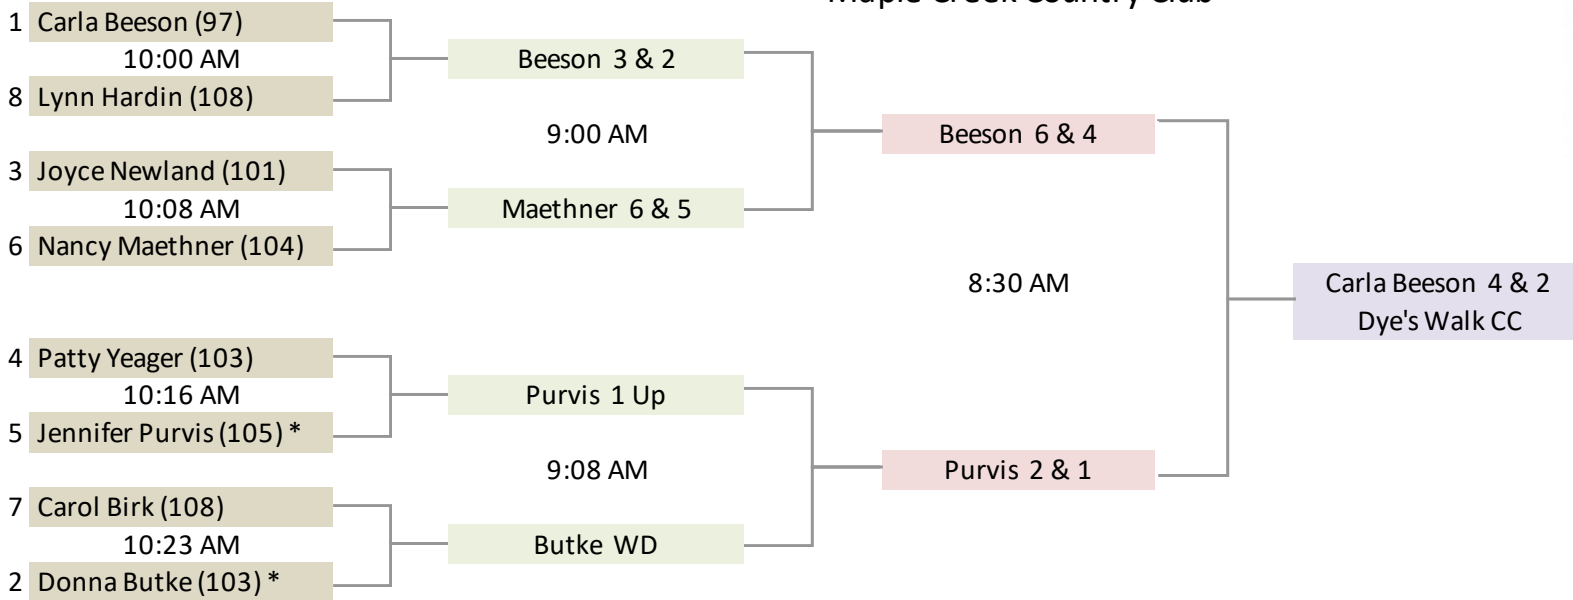

WGAMI Championship Flight

2024 Maple Creek Country Club

WGAMI First Flight

2024 Maple Creek Country Club

WGAMI Second Flight

*played the black tees which is 2 stroke difference from blue tees

WGAMI Third Flight

2024
Maple Creek Country Club

**played the black tees which is 2 stroke difference from blue tees*

WGAMI Fourth Flight

WGAMI Fifth Flight

2024
Maple Creek Country Club

WGAMI Sixth Flight